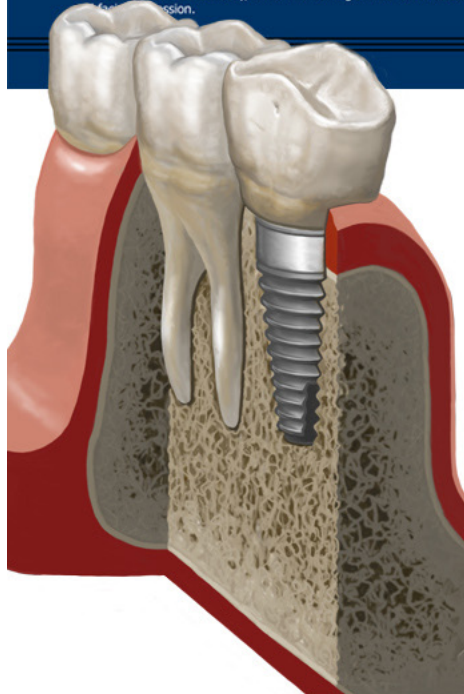

DON'T AGE BEFORE YOUR TIME!

No Tooth Loss

After Tooth Loss

No Intervention

Most people don't realize the facial consequences of tooth loss are dramatic. Some may not even realize their aging appearance is even related to losing teeth. Your teeth support the lower third of your face. Without a tooth taking up the space next to them, any teeth that regularly come in contact with that tooth start to shift into the empty space. Even the overall height of your face can shrink as your jaw bones collapse.

For one thing the lower jaw begins losing bone at a faster rate than the upper jaw. The lower jaw may also begin to protrude out further than upper jaw, and the distance between the nose and chin decreases. The loss of muscle attachments could lead to the condition known as "witch's chin" where the chin rotates forward, as well as "jowls" on the side of the face, where the patient has an unhappy look. Most patients are completely unaware that this is all being caused because of missing teeth.

Dental implants mimic the function of the natural tooth root in stimulating the bone, which immediately stops the bone loss and further aging the face. They also increase esthetics dramatically, while maintaining muscle tone for both chewing and facial expression.

Dental implants can provide the stimulation that the bone needs, so you can immediately stop the bone loss.

Implant Stabilized Denture Removable

Single or Multi-Unit Fixed tooth Replacement

Implant Supported Fixed Bridge or Removable Denture

Tooth Replacement - OPTIONS -