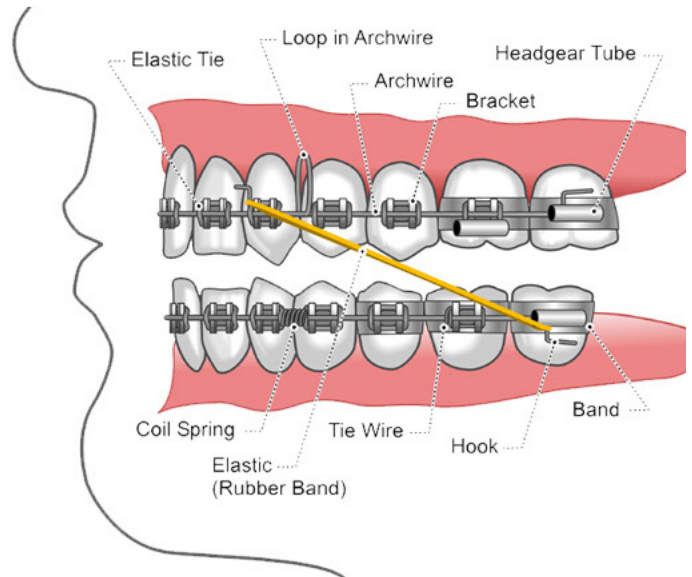

DON'T AGE BEFORE YOUR TIME!

No Tooth Loss

After Tooth Loss

No Intervention

Most people don't realize the facial consequences of tooth loss are dramatic. Some may not even realize their aging appearance is even related to losing teeth. Your teeth support the lower third of your face. Without a tooth taking up the space next to them, any teeth that regularly come in contact with that tooth start to shift into the empty space. Even the overall height of your face can shrink as your jaw bones collapse.

For one thing the lower jaw begins losing bone at a faster rate than the upper jaw. The lower jaw may also begin to protrude out further than upper jaw, and the distance between the nose and chin decreases. The loss of muscle attachments could lead to the condition known as "witch's chin" where the chin rotates forward, as well as "jowls" on the side of the face, where the patient has an unhappy look. Most patients are completely unaware that this is all being caused because of missing teeth.

Dental implants mimic the function of the natural tooth root in stimulating the bone, which immediately stops the bone loss and further aging the face. They also increase esthetics dramatically, while maintaining muscle tone for both chewing and facial expression.

Dental implants can provide the stimulation that the bone needs, so you can immediately stop the bone loss.

Implant Stabilized Denture Removable

Single or Multi-Unit Fixed tooth Replacement

Implant Supported Fixed Bridge or Removable Denture

Tooth Replacement - OPTIONS -